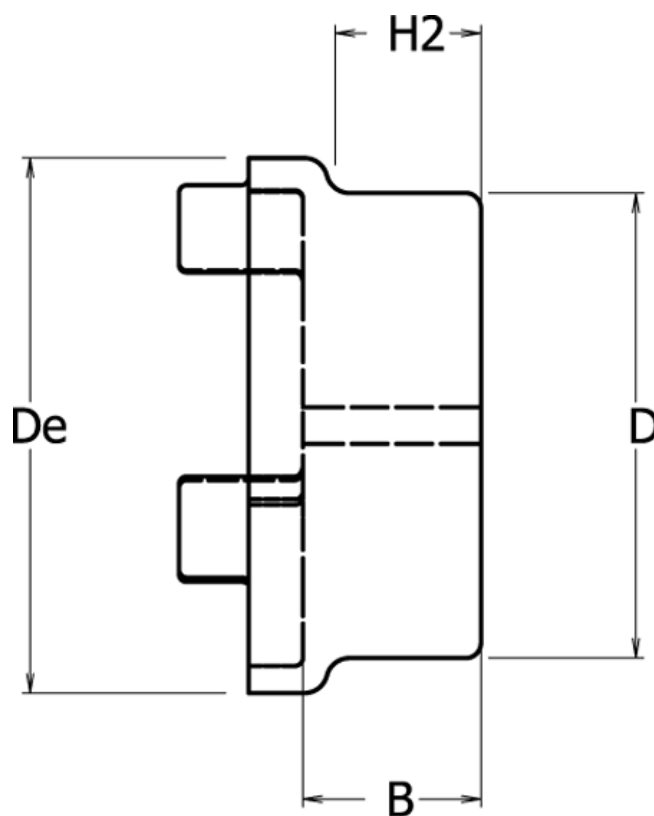

Article number: 3303280B

Description: Coupling Hub HRC-B 280
Udboringsnav maks. boring 130 mm

Measures

B	= 105.5
D	= 206
De	= 275
H2	= 90
Max. bore mm	= 115